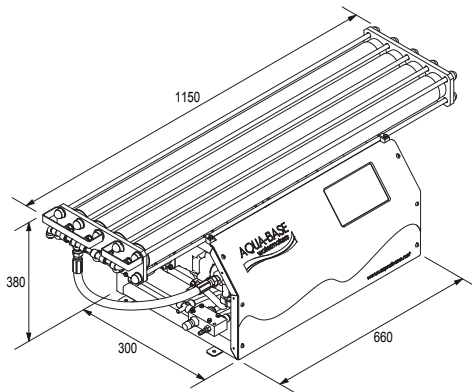

### New YC EVO

From 60  
to 300 L/h

Touch screen controls  
**Fully automated operation**

Automatic pressure regulation by VFD  
Programmable production cycles  
Smartphone App soon available

Capacity	Type	Voltage		Power consumption	Weight
		Single-phase	Three-phase		
60 L/h	Y1	230 or 115 V	220, 400 or 440 V	1,5 kW	61 kg
120 L/h	Y2	230 or 115 V	220, 400 or 440 V	1,8 kW	68 kg
180 L/h	Y3	230 or 115 V	220, 400 or 440 V	2,2 kW	75 kg
240 L/h	Y4	230 or 115 V	220, 400 or 440 V	2,6 kW	82 kg
300 L/h	Y5	230 V	220, 400 or 440 V	3,4 kW	92 kg