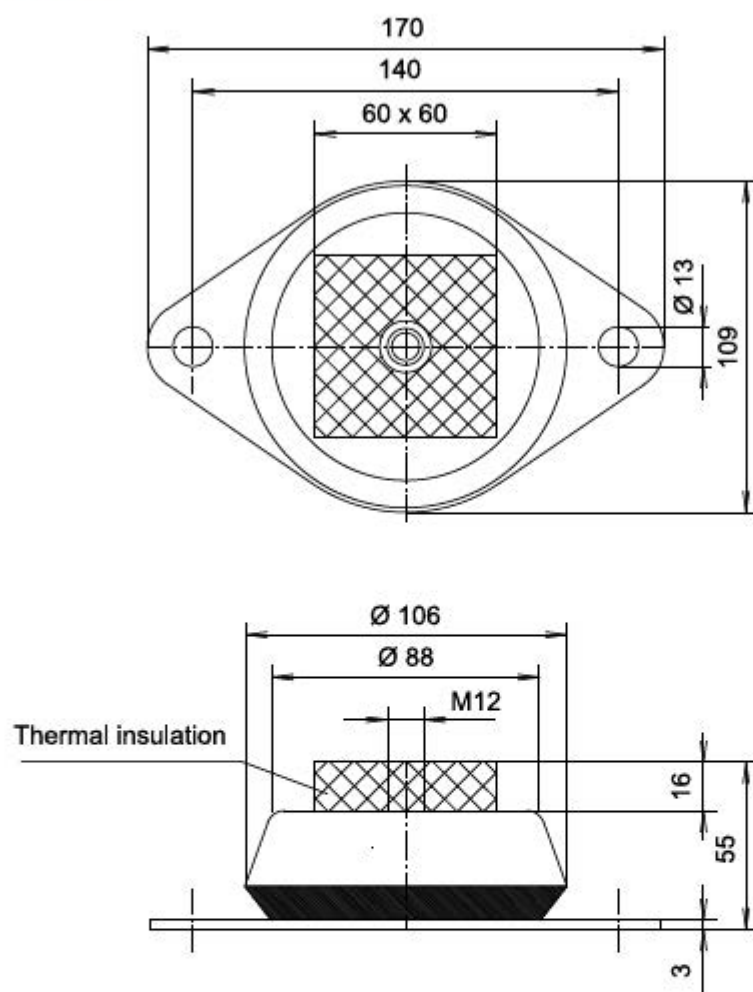

VP-213

Dimensions are in millimeters (mm)

Type	Maximum Load		
	(45° sh.)	(60° sh.)	(70° sh.)
VP-213	165 kg	330 kg	500 kg